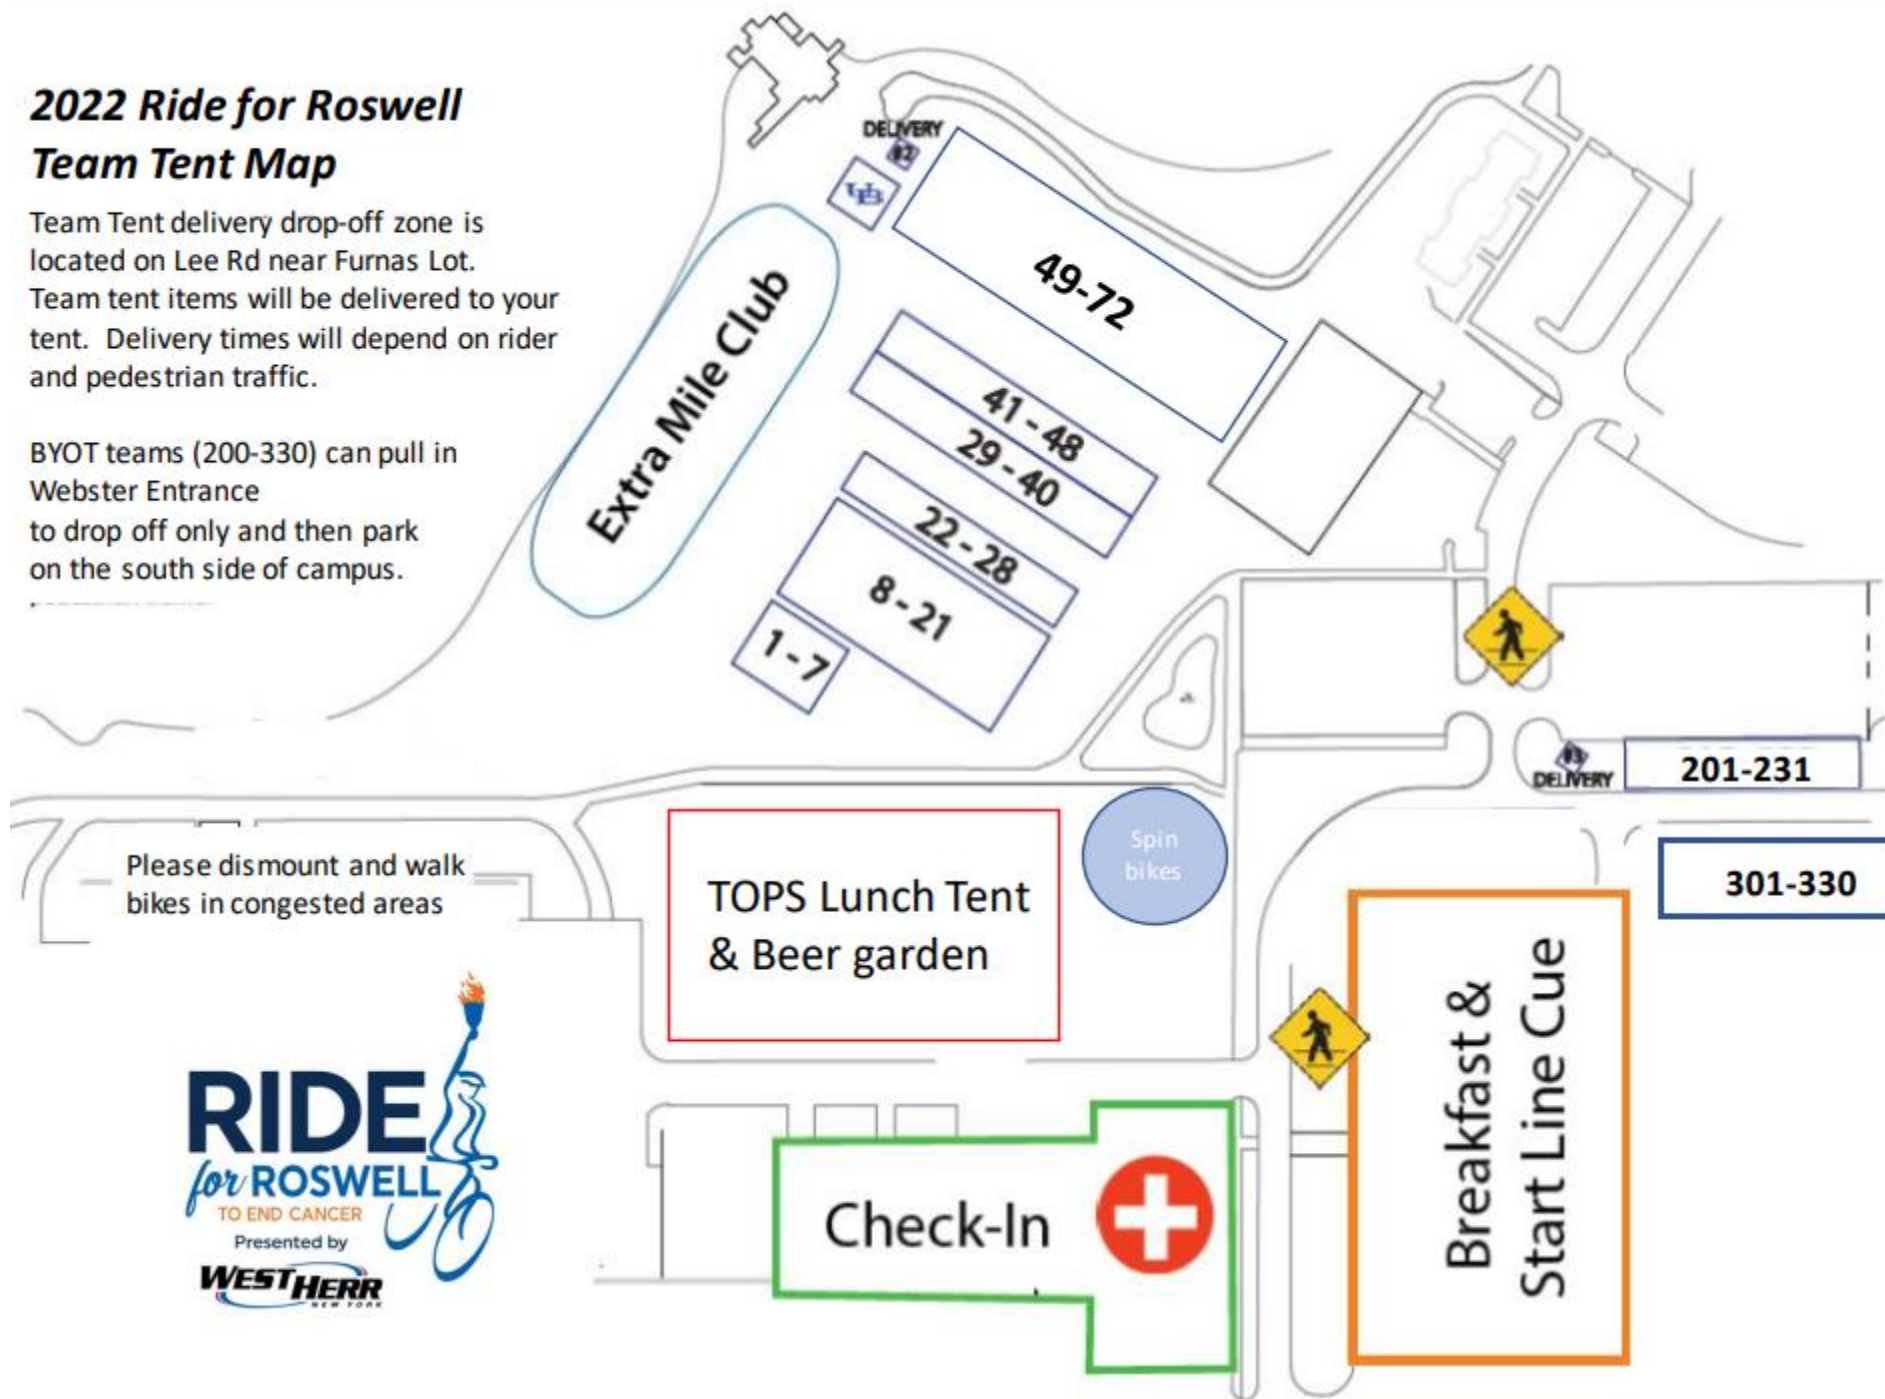

## 2022 Ride for Roswell Team Tent Map

Team Tent delivery drop-off zone is located on Lee Rd near Furnas Lot. Team tent items will be delivered to your tent. Delivery times will depend on rider and pedestrian traffic.

BYOT teams (200-330) can pull in Webster Entrance to drop off only and then park on the south side of campus.

TEAM NAME	Tent #	TEAM NAME	Tent #
Kids Just Want to Have Fun	1	Margie's Red Roses	32
Team Nina	4	Venture Forthe Inc.	33
Hazmat Environmental Group	5	Gross Shuman	34
Ferguson Electric Red Riders	6	Insight Eyecare	35
M/E Engineeering, PC	7	Wheel Strong	36
Tops	8	Deerhurst Disciples	37
Hartman's Distilling Co.	9	Discover Diving	38
Reliance Rx Specialty Pharmacy	10	TMP Technologies	39
Five Star Bank	11	Team "Otterly" Phil	40
NRG	12	Fresenius Kabi	41
DuPont	13	Valerie's Victorious Velocipedists	43
INGRAM MICRO	14	Jacquie For A.L.L.	46
WGRZ Ch 2	17	Calspan	47
Team Salvadore Pedal Power!	18	National Ski Patrol - WNY Region	48
Team Salvadore Pedal Power!	19	Wegmans Family Helping Family	49
Rupp Baase Pfalzgraf Cunningham	20	UB	49
Rupp Baase Pfalzgraf Cunningham	21	Pete's Fleet	54
Linde, Inc.	22	Cure de Madeline	57
West Herr	23	TEAM 400	62
M&T	24	Semper Ride	63
Baillie Lumber Company	25	StJohnsScreamingEagles	64
Cumul us Buffalo	28	Rick's Riders	65
Team Roswell	29	Buffalo News Riders	66
IMA LIFE NORTH AMERICA	31	Team Madonia	68
		Sunshine for Sarcoma	72